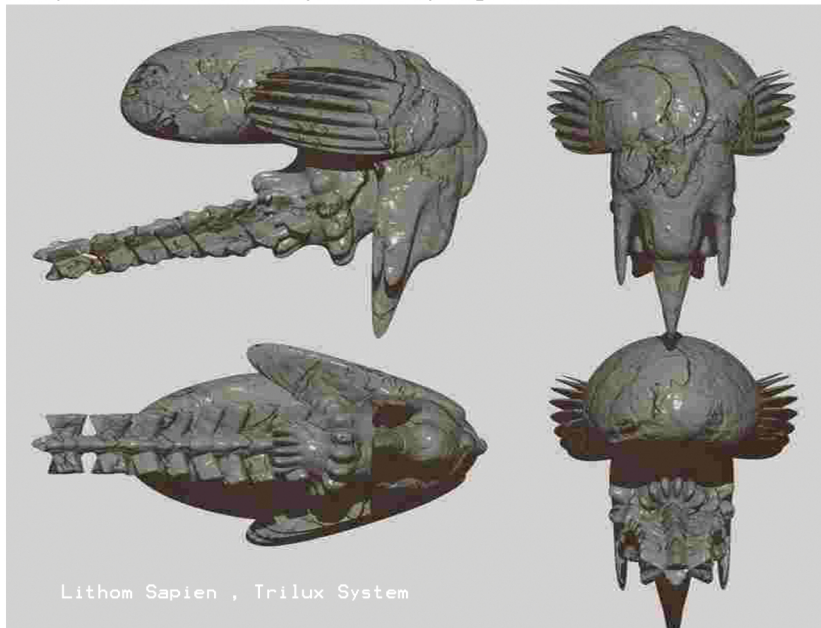

Brad Lansky - Explorer - by Dieter Zimmermann
 Alex John - Brad's friend and co-pilot - by Steve Scheibel
 Zara (cybernetic person) - Life form scientist - by Jennifer Beattie
 Clement II (robot) - Ship's human interface - by Annabel Orford
 Attos - (alien) - Chief Engineer of Lithom - by Cydney Roach
 Dieter Rothman - Sandy's co-pilot - by Lars Merseburg
 Giri/Null (A.I.) - G.A.I.A. representative - by Simon Gisby
 Sandy Larkin - Famous explorer - by Hugh Dunbar

Lithom Sapient , Trilux System

The Full Advantage (Brad Lansky's exploration vessel)
 The Grefim (alien)

Don't miss the first adventure CD in the series - "Brad Lansky and the Alien at Planet Xö, available on amazon.com
 Look out for more Brad Lansky adventures in the not-so-distant future...